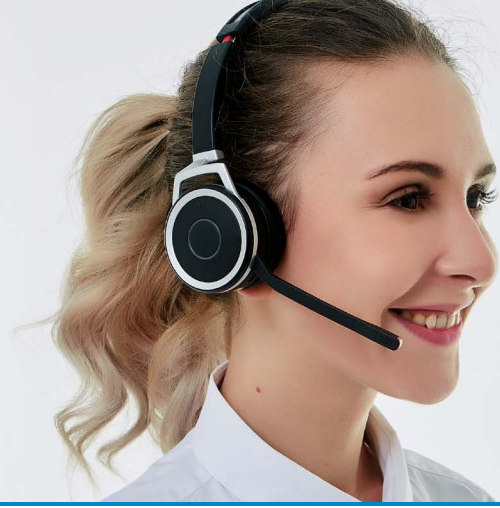

Cordless BT & DECT Headsets

VT9605 BT Headset

This mid range Bluetooth headset has excellent audio, all day comfort and can be paired with two different devices simultaneously.

It's perfect for immersive collaboration and music on the go.

This headset combines concert level audio performance with all-day comfort and can be paired with two different devices at the same time. The mid range price delivers fantastic value.

Delivered and supported by

viegli

Cordless BT & DECT Headsets

VT9605 BT Bluetooth Headset

- **Dual Bluetooth connectivity with two devices at the same time**
- **Zigzag structure of headband for positioning microphone**
- **Noise cancelling microphone for clear voice delivery**
- **Integrated busy lights on both sides of headset**
- **Optional headset base and BT Dongle**